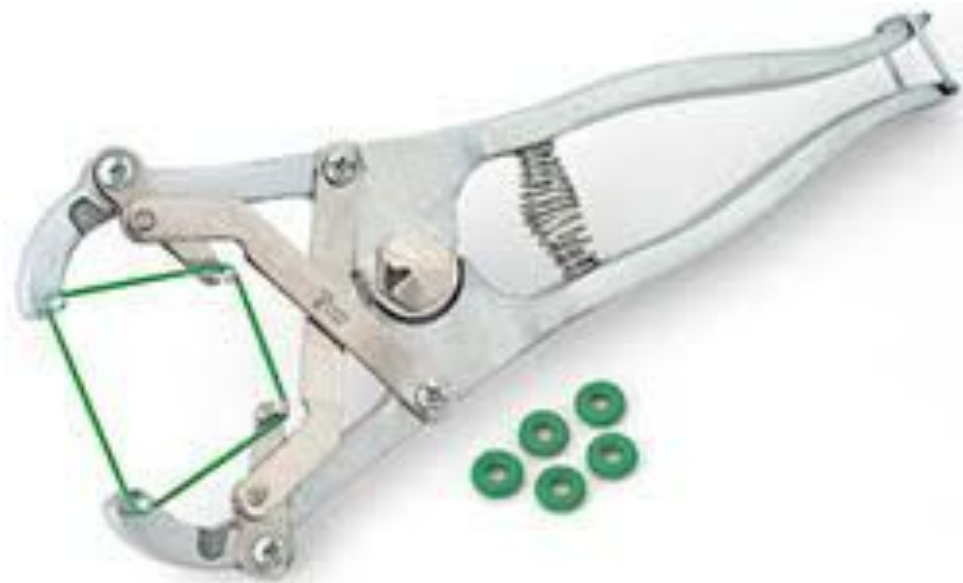

Tools/ Equipment ID

Livestock Skill-A-Thon

Ammonia Sensor

Antiseptic Applicator

Balling Gun

Beef Cattle Frame Stick

Beef Halter

Breeding Catheter

Cattle Clippers

Cattle AI Gun

Cauterizing Tail Docker

Curry Comb

Dehorner

Disposable Syringe

Drench Gun

Ear Notchers

Ear Tag Pliers

Elastrator

Electric Fence Tester

Electronic ID Tag

Emasculator

Ewe Spoon

Forage Probe

Foot Rot Shears

Prolapse Ring Retainer

Ralgro Implant Gun

Ram Marking Harness

Rumen Magnet

Scalpel

Scotch Comb

Shearer's Screwdriver

Sheep Shears