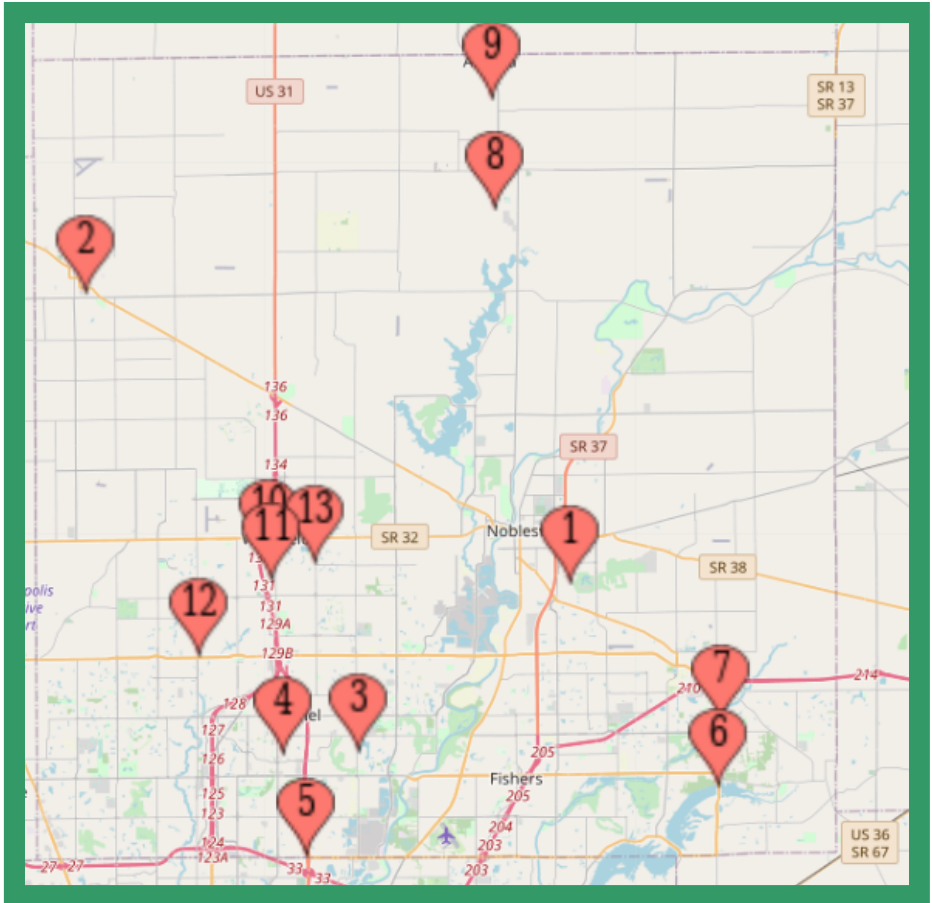

Hamilton County 4-H

4-H Club Meeting Locations

*Always contact your club leader to confirm meeting dates and locations.

1. The following clubs meet at different buildings on the Hamilton County 4-H Fairgrounds:

The following clubs meet at various locations.

Carmel Explores	For-Ever 4-H
Carmel 4-Star 4-H'ers	New Heights
Southeastern 4-H'ers	

County Project Clubs (Clubs mainly focused on one specific project)

1. The following clubs meet at different buildings on the Hamilton County 4-H Fairgrounds:

Dog Obedience	Hamilton Cty. Junior Sheep Assn.
Four Leaf Clover Cloggers	Harey Hoppers
Giddy-Up Gang	Llama Trekkers

15. Shooting Sports Range Location - TBD

Hamilton County 4-H Club information:
<http://bit.ly/HamCo4HClubs>
Map on back

Hamilton County 4-H

4-H Club Meeting Map

**Hamilton County 4-H Club
information:**

<http://bit.ly/HamCo4HClubs>

Purdue Extension - Hamilton County
2003 Pleasant Street | Noblesville, IN 46060
317-776-0854
puext.in/hamco4h