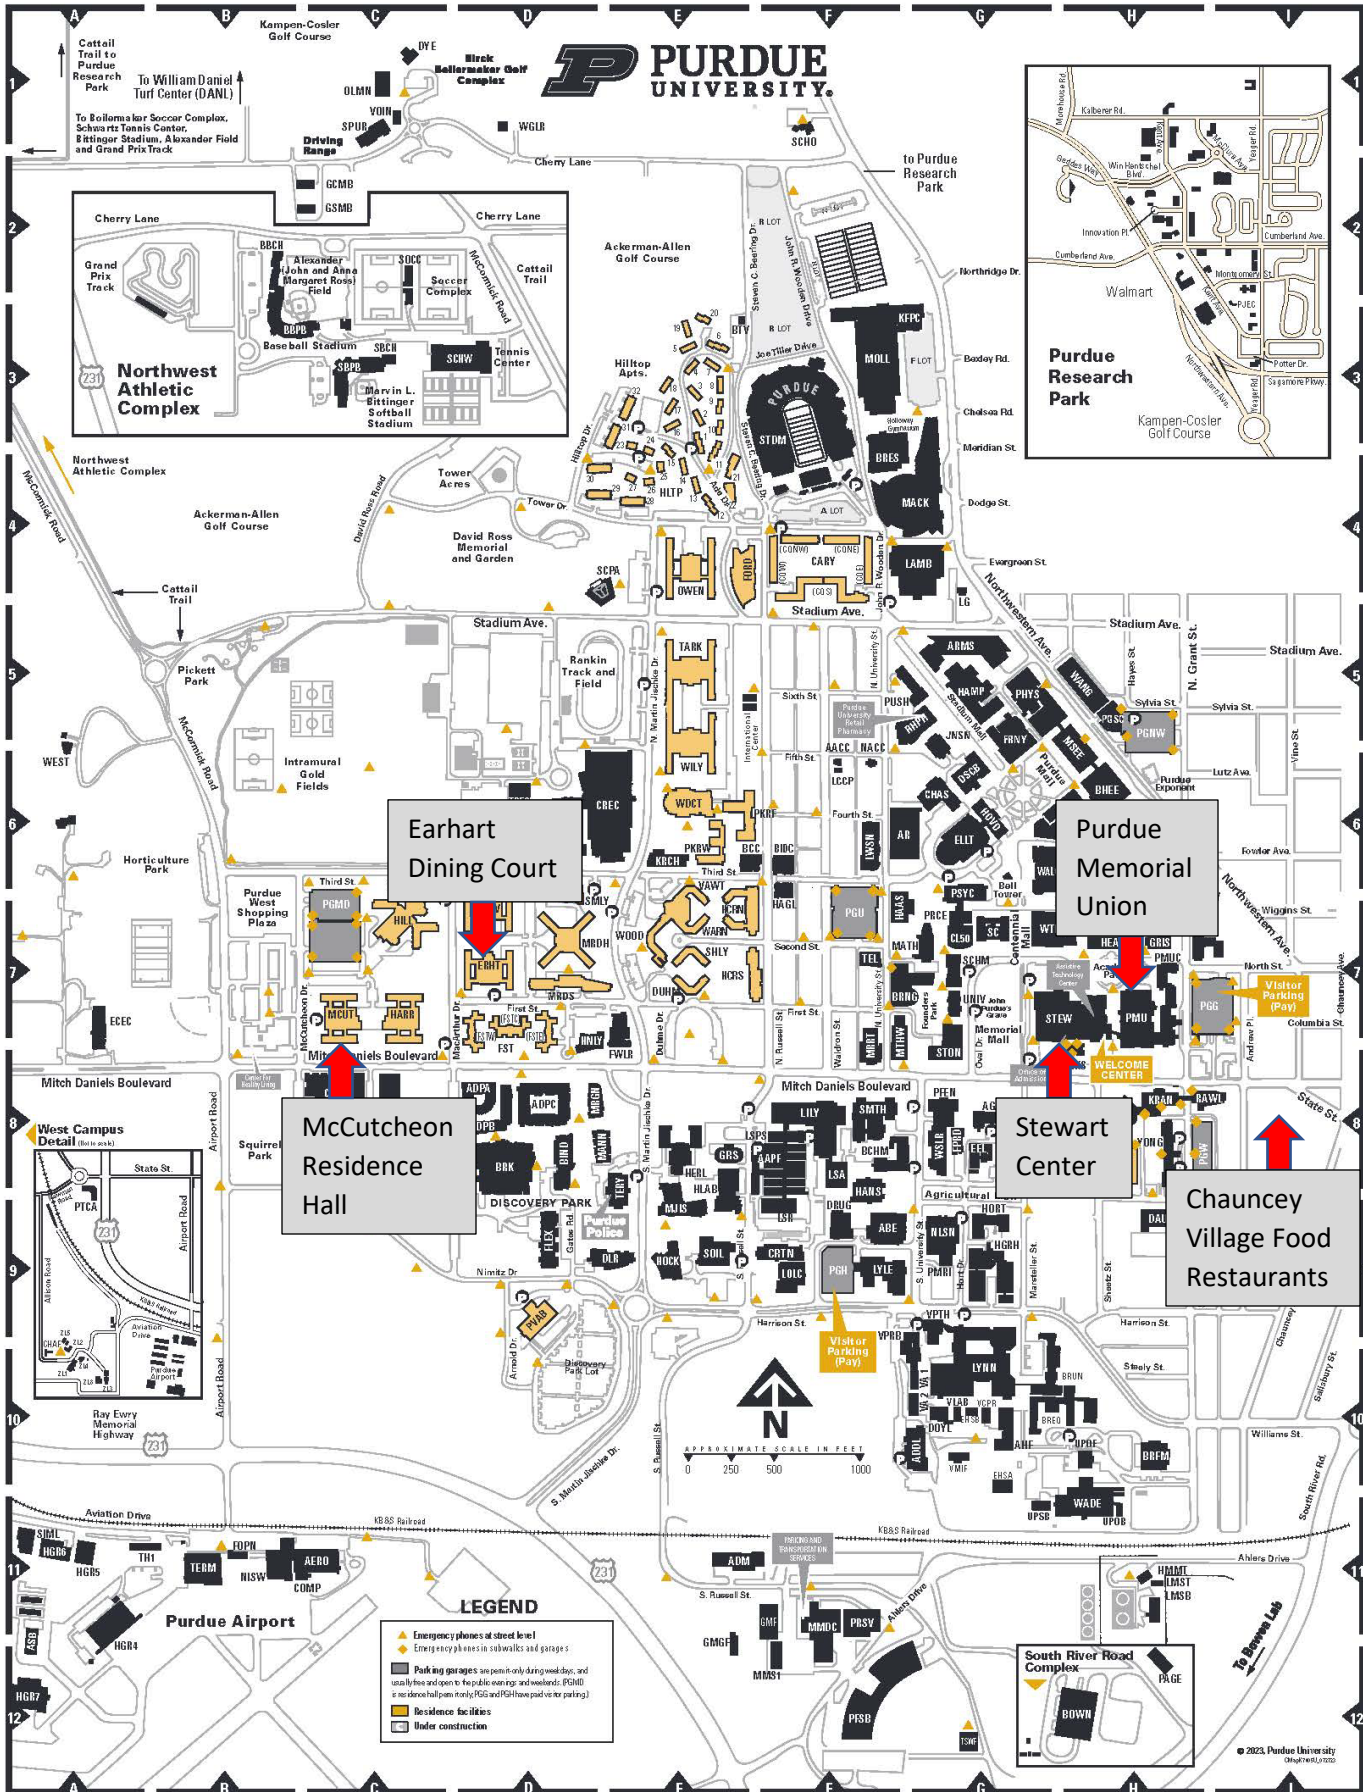

2024 Indiana 4-H Round-Up

Earhart Dining Court

Purdue Memorial Union

McCutcheon Residence Hall

Stewart Center

Chauncey Village Food Restaurants